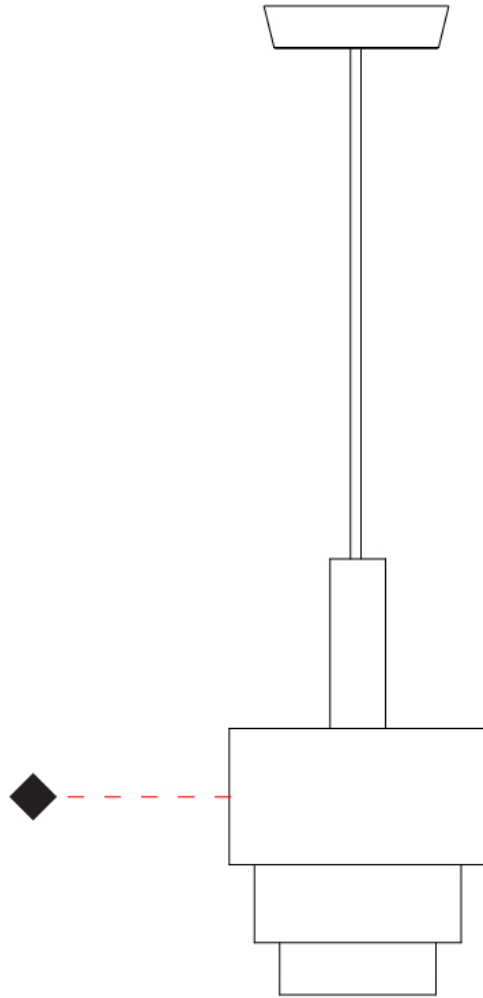

REFLECTIONS SUSPENSION

D51048-

PROJECT

TYPE

SPECIFIER

QUANTITY

DATE